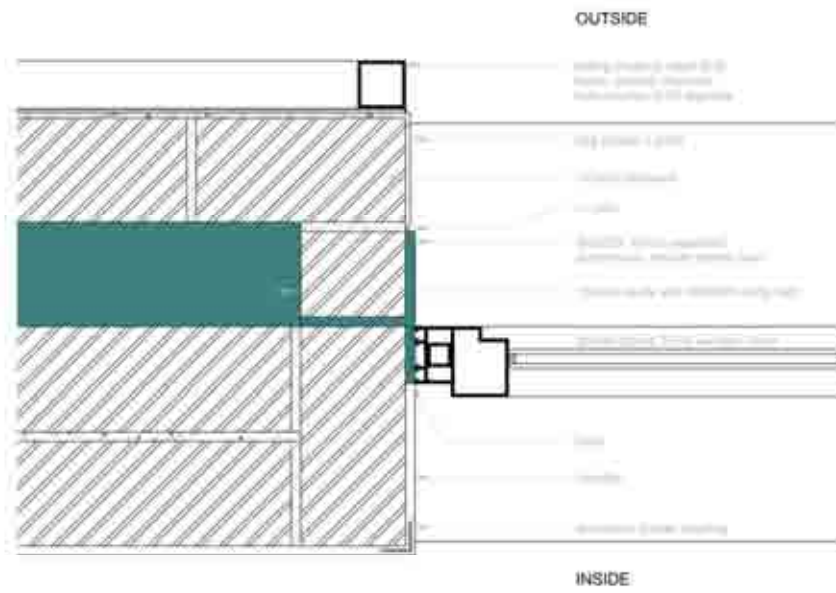

Insulation

TYPICAL DETAIL OF WINDOW / DOOR REVEALS (PLAN)
1-5

TYPICAL DETAIL OF THRESHOLD
1-5

house forbes monaghan farm

water heating systems . . . underfloor heating, domestic hot water, pool water.

h o u s e f o r b e s m o n a g h a n f a r m